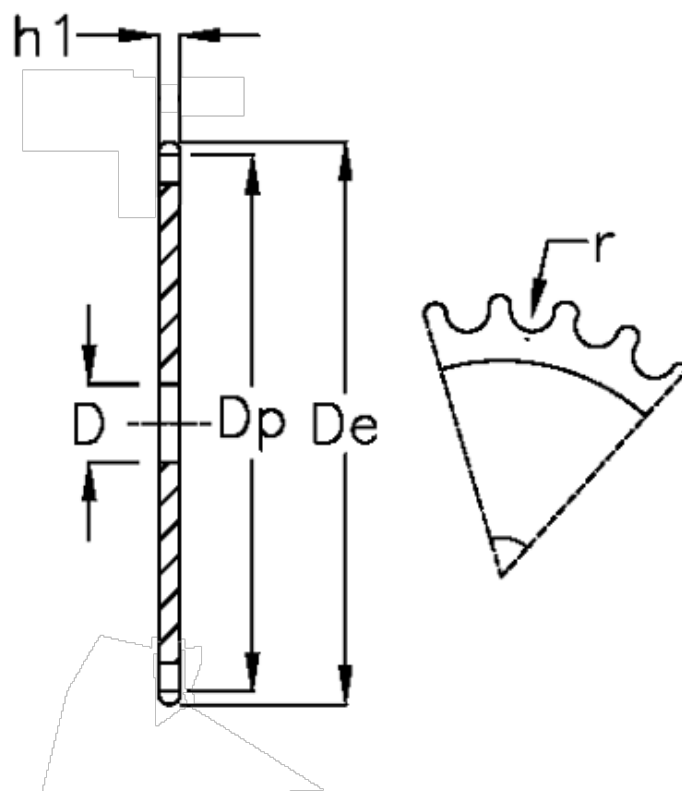

Article number: 616021007036

Description: Plate wheel 12 B-1 Z=36 simplex

Measures

C	= 2
D	= 20
De	= 226.8
Dp	= 218.58
For chain size	= 3/4 x 7/16
For chain type	= 12 B-1
h1	= 11.1
Number of teeth	= 36

$r = 12.07$